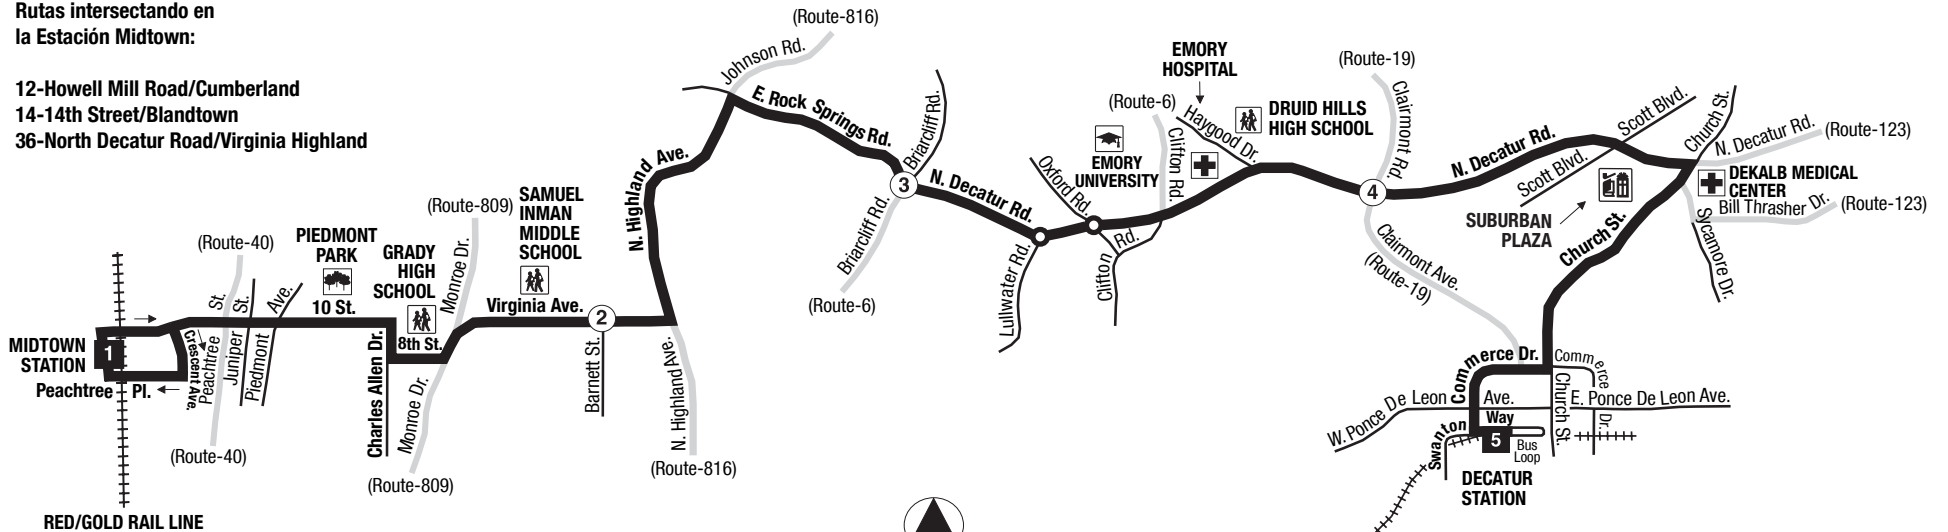

**Routes intersecting at
Midtown Station:
Rutas intersectando en
la Estación Midtown:**

- 12-Howell Mill Road/Cumberland
- 14-14th Street/Blandtown
- 36-North Decatur Road/Virginia Highland

**NORTH
NORTE**

**INTERSECTING ROUTES
Rutas Intersectando**

**Routes intersecting at Decatur Station:
Rutas intersectando en la Estación Decatur:**

- 15-Candler Road
- 19-Clairmont Road/West Howard Avenue
- 36-North Decatur Road/Virginia Highland
- 123-Church Street
- 823-Belvedere